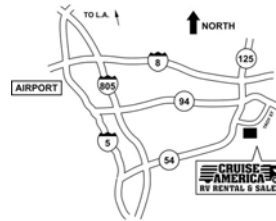

PHX

Telephone: 480-464-7300
11 West Hampton Avenue
Mesa, AZ 85210

From Superstition Freeway (State Route 60), exit north on Country Club Drive, approx. ¼ of a mile to West Hampton Avenue, and turn right (eastbound) to Cruise America.

PDX

Telephone: 503-777-9833
8400 SE 82nd Avenue
Portland, Oregon 97266

From Portland International Airport (PDX), exit east to I-205 southbound. Continue I-205 8.5 miles. Exit Johnson Creek Blvd. Turn right onto Johnson Creek then right onto SE 82nd Ave. to Cruise America on the right.

SAN/538

Telephone: 619-460-1406
8637 Troy Street
Spring Valley, CA 91977

From Airport take Airport Terminal Rd West. Turn Left on Harbor Dr and Left on Grape St. Take Interstate 5 South to CA-94 East (Exit 15B). Exit Bancroft Dr and turn Right. Stay on Bancroft Dr 0.4 miles until Troy Street where Cruise America will be on the left.

From Interstate 15, exit at 4500 South Street. Head east to State Street and turn left. Head north for approximately two blocks.

TPA

Telephone: 813-221-4135
3210 N Florida Avenue
Tampa, FL 33603

From TPA airport, take SR-60 southbound to I-275, northbound. Go 4 miles to Exit 44 Downtown/Scott St. Turn left onto N Florida Ave and go 1.1 miles to Cruise America on left. 10 miles from airport