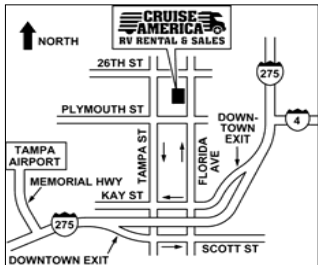

PDX

Telephone: 503-777-9833
8400 SE 82nd Avenue
Portland, Oregon 97266

From Portland International Airport (PDX), exit east to I-205 southbound. Continue I-205 8.5 miles. Exit Johnson Creek Blvd. Turn right onto Johnson Creek then right onto SE 82nd Ave. to Cruise America on the right.

SAN/538

Telephone: 619-460-1406
8637 Troy Street
Spring Valley, CA 91977

From Airport take Airport Terminal Rd West. Turn Left on Harbor Dr and Left on Grape St. Take Interstate 5 South to CA-94 East (Exit 15B). Exit Bancroft Dr and turn Right. Stay on Bancroft Dr 0.4 miles until Troy Street where Cruise America will be on the left.

SFO

Telephone: 510-639-7125
796 66th Avenue
Oakland, CA 94621

From Interstate 880, exit 66th Avenue/Zhone way eastbound. Location adjoins entrance to the Oakland Coliseum.

SLC

Telephone: 801-288-0930
4125 South State Street
Salt Lake City, UT 84107

From Interstate 15, exit at 4500 South Street. Head east to State Street and turn left. Head north for approximately two blocks.

TPA

Telephone: 813-221-4135
3210 N Florida Avenue
Tampa, FL 33603

From TPA airport, take SR-60 southbound to I-275, northbound. Go 4 miles to Exit 44 Downtown/Scott St. Turn left onto N Florida Ave and go 1.1 miles to Cruise America on left. 10 miles from airport