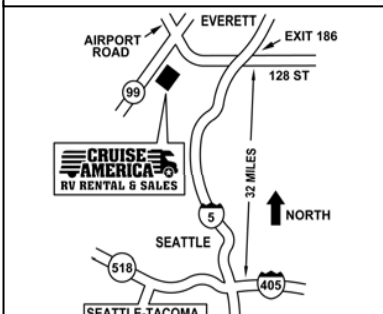

CHI/369
Telephone: (847) 451-9662
2732 N Mannheim Road
Franklin Park, Illinois 60131

From O'Hare Airport, exit southbound Mannheim Road. Cruise America is 1/8 mile past Grand Avenue on the right.

DEN
Telephone: 303-650-2865
8950 North Federal Blvd.
Federal Heights, CO 80260

From Airport, take S.R. 518 eastbound to I-5 northbound. Continue 32 miles to Exit 186. Turn left onto westbound 128th St. then left onto Highway 99 to Cruise America, third building on the left.

EWR/288
Telephone: 908-707-0005
985 US Highway 202 N
Branchburg, NJ 08876

From Interstate 15, exit at 4500 South Street. Head east to State Street and turn left. Head north for approximately two blocks.

TPA

Telephone: 813-221-4135
3210 N Florida Avenue
Tampa, FL 33603

From TPA airport, take SR-60 southbound to I-275, northbound. Go 4 miles to Exit 44 Downtown/Scott St. Turn left onto N Florida Ave and go 1.1 miles to Cruise America on left. 10 miles from airport

From Whitehorse Airport, take Alaska Hwy southbound 9.5 km. Turn left on Fraser Rd. and right on Denver Rd. Go to end, turn left on Landsdowne and left on Boulder Rd. Cruise Canada is 2nd building on the left.