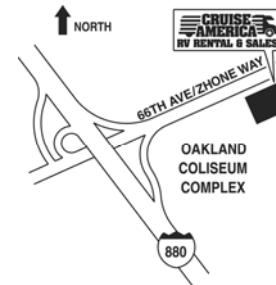

PDX

Telephone: 503-777-9833
8400 SE 82nd Avenue
Portland, Oregon 97266

From Portland International Airport (PDX), exit east to I-205 southbound. Continue I-205 8.5 miles. Exit Johnson Creek Blvd. Turn right onto Johnson Creek then right onto SE 82nd Ave. to Cruise America on the right.

SAN/538

Telephone: 619-460-1406
8637 Troy Street
Spring Valley, CA 91977

From Airport take Airport Terminal Rd West. Turn Left on Harbor Dr and Left on Grape St. Take Interstate 5 South to CA-94 East (Exit 15B). Exit Bancroft Dr and turn Right. Stay on Bancroft Dr 0.4 miles until Troy Street where Cruise America will be on the left.

SFO

Telephone: 510-639-7125
796 66th Avenue
Oakland, CA 94621

From Interstate 880, exit 66th Avenue/Zhone way eastbound. Location adjoins entrance to the Oakland Coliseum.

SLC

Telephone: 801-288-0930
4125 South State Street
Salt Lake City, UT 84107

From Interstate 15, exit at 4500 South Street. Head east to State Street and turn left. Head north for approximately two blocks.

TPA

Telephone: 813-221-4135
3210 N Florida Avenue
Tampa, FL 33603

From TPA airport, take SR-60 southbound to I-275, northbound. Go 4 miles to Exit 44 Downtown/Scott St. Turn left onto N Florida Ave and go 1.1 miles to Cruise America on left. 10 miles from airport