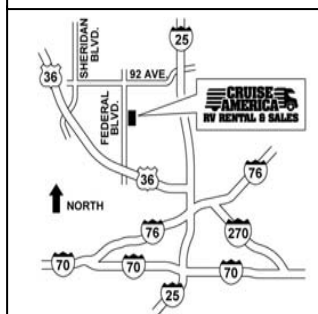

BOS/296
Telephone: 781-341-0494
1776 Washington St.
Stoughton, Massachusetts 02346

From BOS Airport, take I-90 west to I-93 south, continue I-93 13 mi. to exit at Hwy 24 south, continue Hwy 24 south 8 mi. to Hwy 27 north via Exit 18B toward Stoughton go straight.5 mi, left on Pearl St .5mi, right 1.5 mi. on Pleasant St (Union St). Right on Washinton St/MA138 1 mi. Cruise America is on the right at the Ford Dealership.

BON/298
Telephone 978-649-6252
426 Middlesex Road
Tyngsboro, MA 01879

From the Airport, take I-90 west towards I-93, take exit 24 on left to I-93 north continue I-93 N 12 miles to exit 37B to I-95/Rte. 128 south towards Waltham continue on I-95/Rte 128 5.5 miles to exit 32A Rte 3 north toward Lowell/Nashua continue 20.3 miles on Rte 3 to exit 36 Tyngsboro/S. Nashua, NH, at end of exit ramp take a right, go through one set of lights and Forrest Marine and RV is on the right hand side.

CHI/369
Telephone: (847) 451-9662
2732 N Mannheim Road
Franklin Park, Illinois 60131

From O'Hare Airport, exit southbound Mannheim Road. Cruise America is 1/8 mile past Grand Avenue on the right.

DEN
Telephone: 303-650-2865
8950 North Federal Blvd.
Federal Heights, CO 80260

From Airport, take S.R. 518 eastbound to I-5 northbound. Continue 32 miles to Exit 186. Turn left onto westbound 128th St. then left onto Highway 99 to Cruise America, third building on the left.

EWR/288
Telephone: 908-707-0005
985 US Highway 202 N
Branchburg, NJ 08876