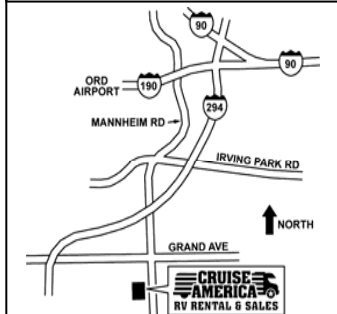

ANC
Telephone: 907-349-0499
2230 Cinnabar Loop
Anchorage, AK 99507

From airport take Minnesota Dr. south to left on Diamond Blvd. At right curve, turn left to stay on Diamond. After left curve, turn right onto 84th Ct. Road curves left and becomes Cinnabar Loop. Cruise America is ½ block on the right.

BOS/296
Telephone: 781-341-0494
1776 Washington St.
Stoughton, Massachusetts 02346

From BOS Airport, take I-90 west to I-93 south, continue I-93 13 mi. to exit at Hwy 24 south, continue Hwy 24 south 8 mi. to Hwy 27 north via Exit 18B toward Stoughton go straight.5 mi, left on Pearl St .5mi, right 1.5 mi. on Pleasant St (Union St). Right on Washinton St/MA138 1 mi. Cruise America is on the right at the Ford Dealership.

CHI/369
Telephone: (847) 451-9662
2732 N Mannheim Road
Franklin Park, Illinois 60131

From O'Hare Airport, exit southbound Mannheim Road. Cruise America is 1/8 mile past Grand Avenue on the right.

DEN
Telephone: 303-650-2865
8950 North Federal Blvd.
Federal Heights, CO 80260

MIA-N/FLL/168
Telephone: 954-583-7363
2490 SW 32 Street
Dania, FL 33312

From FLL Airport, take U.S. 1 southbound. Make right on Griffin Road to right on Anglers Avenue to left on SW 32nd Street, Cruise America is .2 miles on the left.