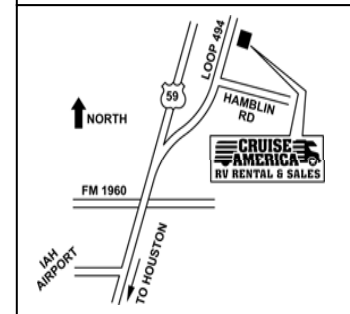

From IAH airport take east airport exit to US 59 northbound. Exit Hamblin Rd / Loop 494. Keep right, becomes Loop 494. Cruise America is 1 mi. on right

*On Cruise America invoices and confirmations, certain locations may also be indicated by the numerical code as shown.

**BLUE Print indicates recent changes.