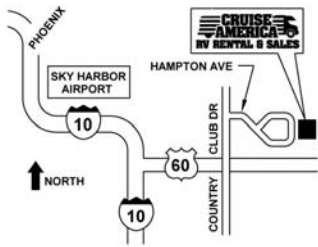

NOTICE: ALL CLIENTS MUST CALL RENTAL CENTER TO ARRANGE FOR VEHICLE DEPARTURE. CLIENTS SHOULD NEVER SHOW UP WITHOUT CALLING FIRST.

PHX

Telephone: 480-464-7300
11 West Hampton Avenue
Mesa, AZ 85210

From Superstition Freeway (State Route 60), exit north on Country Club Drive, approx. ¼ of a mile to West Hampton Avenue, and turn right (eastbound) to Cruise America.