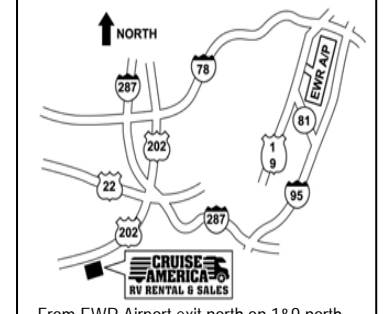

CHI/369
Telephone: (847) 451-9662
2732 N Mannheim Road
Franklin Park, Illinois 60131

From O'Hare Airport, exit southbound Mannheim Road. Cruise America is 1/8 mile past Grand Avenue on the right.

DEN
Telephone: 303-650-2865
8950 North Federal Blvd.
Federal Heights, CO 80260

From Airport, take S.R. 518 eastbound to I-5 northbound. Continue 32 miles to Exit 186. Turn left onto westbound 128th St. then left onto Highway 99 to Cruise America, third building on the left.

EWR/288
Telephone: 908-707-0005
985 US Highway 202 N
Branchburg, NJ 08876

From EWR Airport exit north on 1&9 north to 178 ramp to Clinton, 2.1 miles. Take 178 west to exit 29, 27 miles, and take I287 south to exit 17, 3.8 miles. Ramp will put you onto US highway 202 south, go 5.3 miles and make u turn...note Raceway gas station on right at u turn location. Come back north on 202 2/10th mile....White building with sign on building.

From Interstate 15, exit at 4500 South Street. Head east to State Street and turn left. Head north for approximately two blocks.

TPA

Telephone: 813-221-4135
3210 N Florida Avenue
Tampa, FL 33603

From TPA airport, take SR-60 southbound to I-275, northbound. Go 4 miles to Exit 44 Downtown/Scott St. Turn left onto N Florida Ave and go 1.1 miles to Cruise America on left. 10 miles from airport