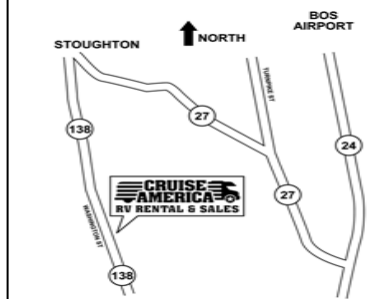

From BOS Airport, take I-90 west to I-93 south, continue I-93 13 mi. to exit at Hwy 24 south, continue Hwy 24 south 8 mi. to Hwy 27 north via Exit 18B toward Stoughton go straight.5 mi, left on Pearl St .5mi, right 1.5 mi. on Pleasant St (Union St). Right on Washinton St/MA138 1 mi. Cruise America is on the right at the Ford Dealership.

BON/298
Telephone 978-649-6252
426 Middlesex Road
Tyngsboro, MA 01879