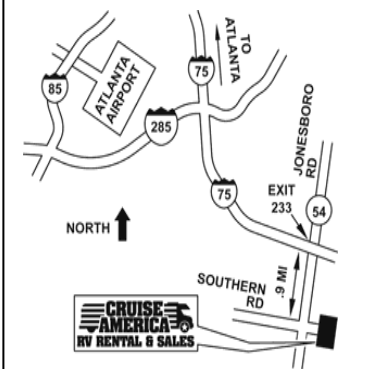

From ATL Airport, take I-285 eastbound to I-75 southbound. Exit at Jonesboro Rd. (Exit 233). Go south 0.9 mi. to left on Southern Rd. Cruise America is straight ahead.

BOS/296
Telephone: 781-341-0494
1776 Washington St.
Stoughton, Massachusetts 02346