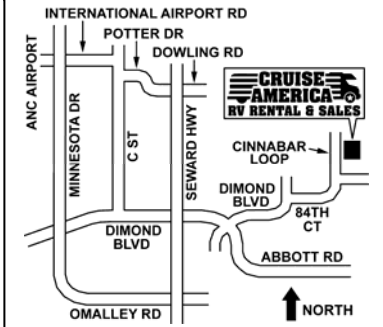

ANC
Telephone: 907-349-0499
2230 Cinnabar Loop
Anchorage, AK 99507

From airport take Minnesota Dr. south to left on Diamond Blvd. At right curve, turn left to stay on Diamond. After left curve, turn right onto 84th Ct. Road curves left and becomes Cinnabar Loop. Cruise America is ½ block on the right.

MIA-N/FLL/168
Telephone: 954-583-7363
2490 SW 32 Street
Dania, FL 33312

From FLL Airport, take U.S. 1 southbound. Make right on Griffin Road to right on Anglers Avenue to left on SW 32nd Street, Cruise America is .2 miles on the left.

MSP/398
Telephone: 651-455-4702
1654 Livingston Ave
West Saint Paul, MN 55118

From MSP Airport, take Hwy 5 west to I-494 East. Continue I-494 6 mi. to exit at Robert Tr. Go North on Robert Tr. 2 miles to left on Wentworth Ave. Take next left onto Livingston Ave. to Cruise America on the left. Approx. 10.5 miles

From Interstate 15, exit at 4500 South Street. Head east to State Street and turn left. Head north for approximately two blocks.

TPA

Telephone: 813-221-4135
3210 N Florida Avenue
Tampa, FL 33603

From TPA airport, take SR-60 southbound to I-275, northbound. Go 4 miles to Exit 44 Downtown/Scott St. Turn left onto N Florida Ave and go 1.1 miles to Cruise America on left. 10 miles from airport