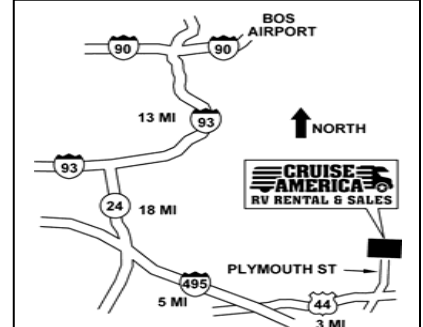

From the Airport, take I-90 west towards I-93, take exit 24 on left to I-93 north continue I-93 N 12 miles to exit 37B to I-95/Rte. 128 south towards Waltham continue on I-95/Rte 128 5.5 miles to exit 32A Rte 3 north toward Lowell/Nashua continue 20.3 miles on Rte 3 to exit 36 Tyngsboro/S. Nashua, NH, at end of exit ramp take a right, go through one set of lights and Forrest Marine and RV is on the right hand side.

CHI/369
Telephone: (847) 451-9662
2732 N Mannheim Road
Franklin Park, Illinois 60131